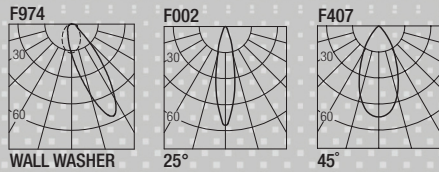

Photometric diagrams

CCT	Flux	CRI
2400K	472 lm	95+
2700K	421 lm	98+
3000K	446 lm	98+
3500K	464 lm	98+
4000K	482 lm	98+
Dim to Warm 1800K-3000K	416 lm	90