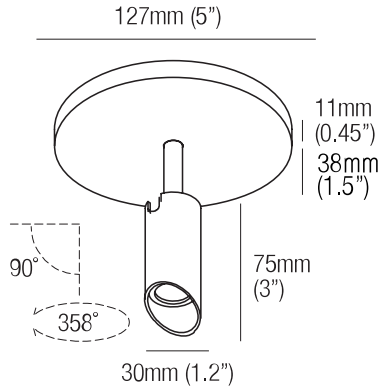

Standard Canopy for JBox Wiring