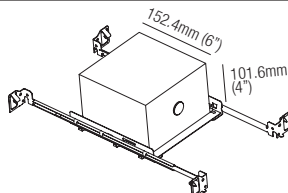

T-Bar Installation

R01051
Mounting Plate
with 51mm Hole

IC Housings

IC064R01051
Recessed Box for
Insulated Ceiling
with 51mm Hole

AT064R01051
Air Tight Recessed
Box for Insulated
Ceiling with
51mm Hole

Optionals - Accessoires - Accesorios