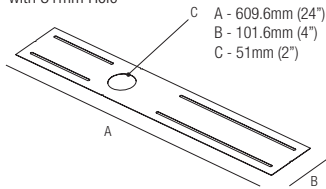

Drivers (Remote)

Alimentateurs
Alimentadores

Series wiring

Câblage en série
Cableado en serie

For other driver options - including Lutron, Dali and DMX - please consult factory

MP-R051
Mounting Plate
with 51mm Hole

T-Bar Installation

R01051
Mounting Plate
with 51mm Hole

IC Housings

IC064R01051
Recessed Box for
Insulated Ceiling
with 51mm Hole

AT064R01051
Air Tight Recessed
Box for Insulated
Ceiling with
51mm Hole

Optionals - Accessoires - Accesorios