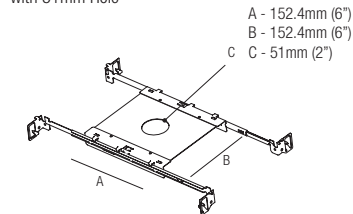

Drivers (Remote)

Alimentateurs
Alimentadores

Series wiring

Câblage en série
Cableado en serie

For other driver options - including Lutron, Dali and DMX - please consult factory

MP-R051
Mounting Plate
with 51mm Hole

T-Bar Installation

R01051
Mounting Plate
with 51mm Hole

IC Housings

IC064R01051
Recessed Box for
Insulated Ceiling
with 51mm Hole

AT064R01051
Air Tight Recessed
Box for Insulated
Ceiling with
51mm Hole

Optionals - Accessoires - Accesorios