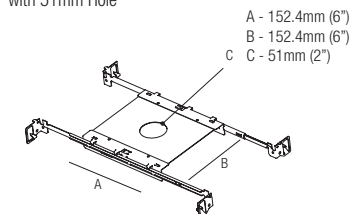

RO1051

Mounting Plate
with 51mm Hole