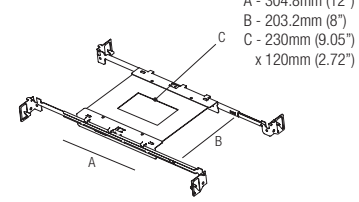

## T-Bar Installation

X03230

Mounting Plate with 230x120mm Hole

MP-X230

Mounting Plate with 230x120mm Hole