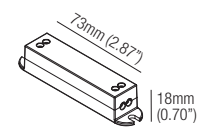

Optionals - Accessoires - Accesorios

2 x DCVI.B.2

24VDC Constant Voltage to Constant Current Converter
0-10V / Phase / Dim to Warm Compatible, 26W