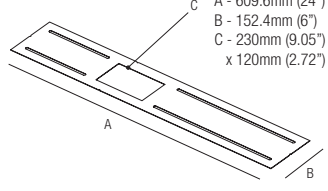

## T-Bar Installation

X03230

Mounting Plate with 230x120mm Hole

MP-X230

Mounting Plate with 230x120mm Hole