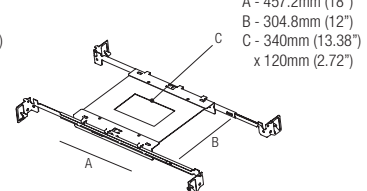

T-Bar Installation

XO4340

Mounting Plate with 340x120mm Hole