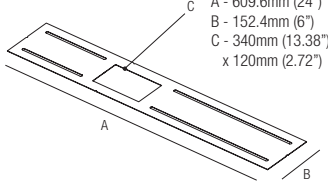

## MP-X340

Mounting Plate with 340x120mm Hole