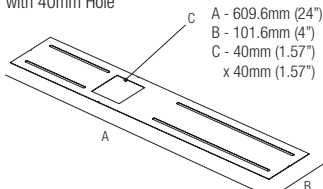

MP-Q040

Mounting Plate
with 40mm Hole