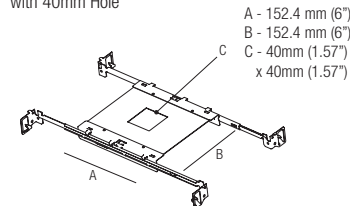

T-Bar Installation

Q01040

Mounting Plate
with 40mm Hole

IC Housings

IC064Q01040

Recessed Box for Insulated Ceiling with 40mm Hole