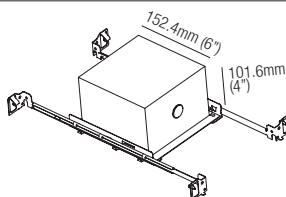

AT064Q01040

Air Tight Recessed Box for Insulated Ceiling with 40mm Hole